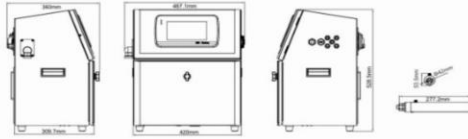

LT820
Specifications

Display Size
7-inch touch screen

Memory Storage
Up to 1000+ Messages

Housing
304 Stainless steel

Protection Level
IP55

Nozzle
60 Microns

Uniballical Length
Super soft, length 3m

Printing Direction
360°all-round printing

Cartridge Volume
Make-up(750ml)

Power
AC100-240V, 50/60Hz, 60VA

Dimension
467.1mmX360mmX528.5mm

Net Weight
21KG